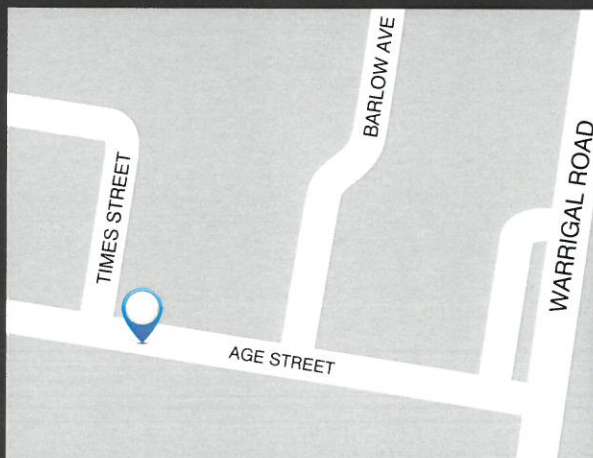

**EXTENDED TRADING HOURS - MONDAY NOVEMBER 18th, 2019 to
SATURDAY, MARCH 7th, 2020.**

Mon to Fri: 9:00am - 5:00pm
Sat: 9:00am - 2:00pm

SHOP
ONLINE

RETAIL
STORE

FLEXIBLE
EXCHANGE
OPTIONS

LAYBY
AVAIL ASK IN
STORE ***

*** No new lay-bys in January, Lay-bys require a 20% deposit, Lay-bys available in-store only. Extended lay-by for 'Back to School 2020' must be placed between Mon 4th Nov and Fri 20th Dec 2019. Lay-bys must be paid for and picked-up by Fri 24th Jan 2020.

** Store trading hours are subject to change, please refer to psw.com.au for all store trading hours, holiday trading and public holiday information, or call the customer service team on (03) 9768 0333.

* School Price Lists are subject to change throughout the year.